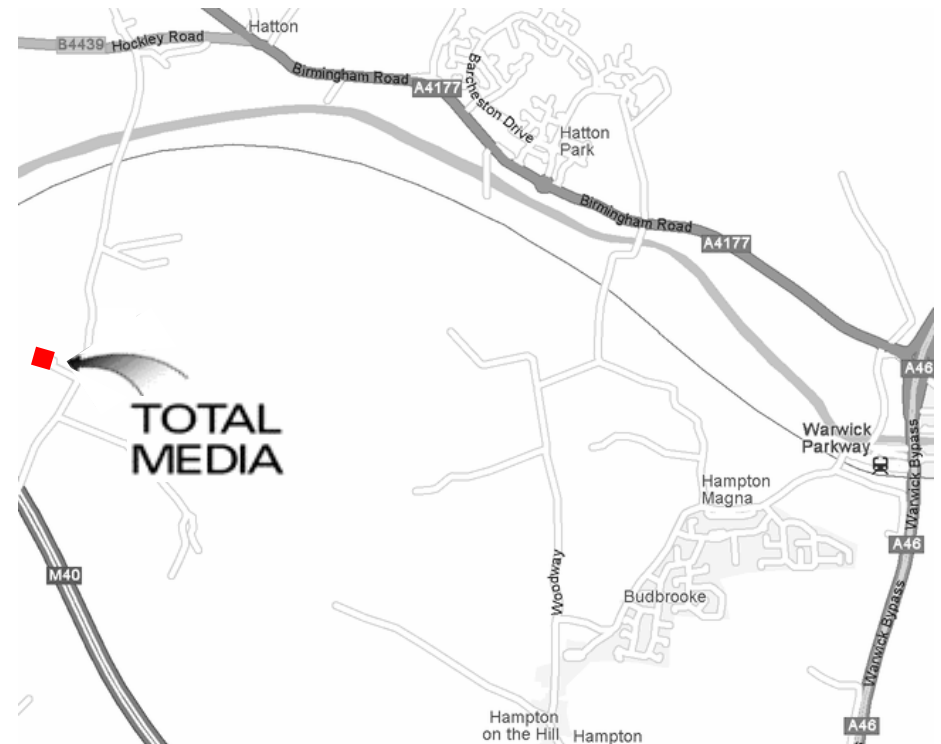

# Directions to Total Media North Office

## Directions

- Nearest British rail station: Warwick Parkway
- From Warwick Parkway turn right onto the Old Budbrooke Road. At the traffic lights turn left onto the A4177.
- 50 yards after the Watermans pub turn left (signposted Hatton Country World.) 500 yards further on turn left onto Dark Lane (signposted Hatton Country World.) Continue down Dark Lane. Past Hatton Country World on the left.
- Nunhold Farm Business Centre is 300 yards on the right hand side.